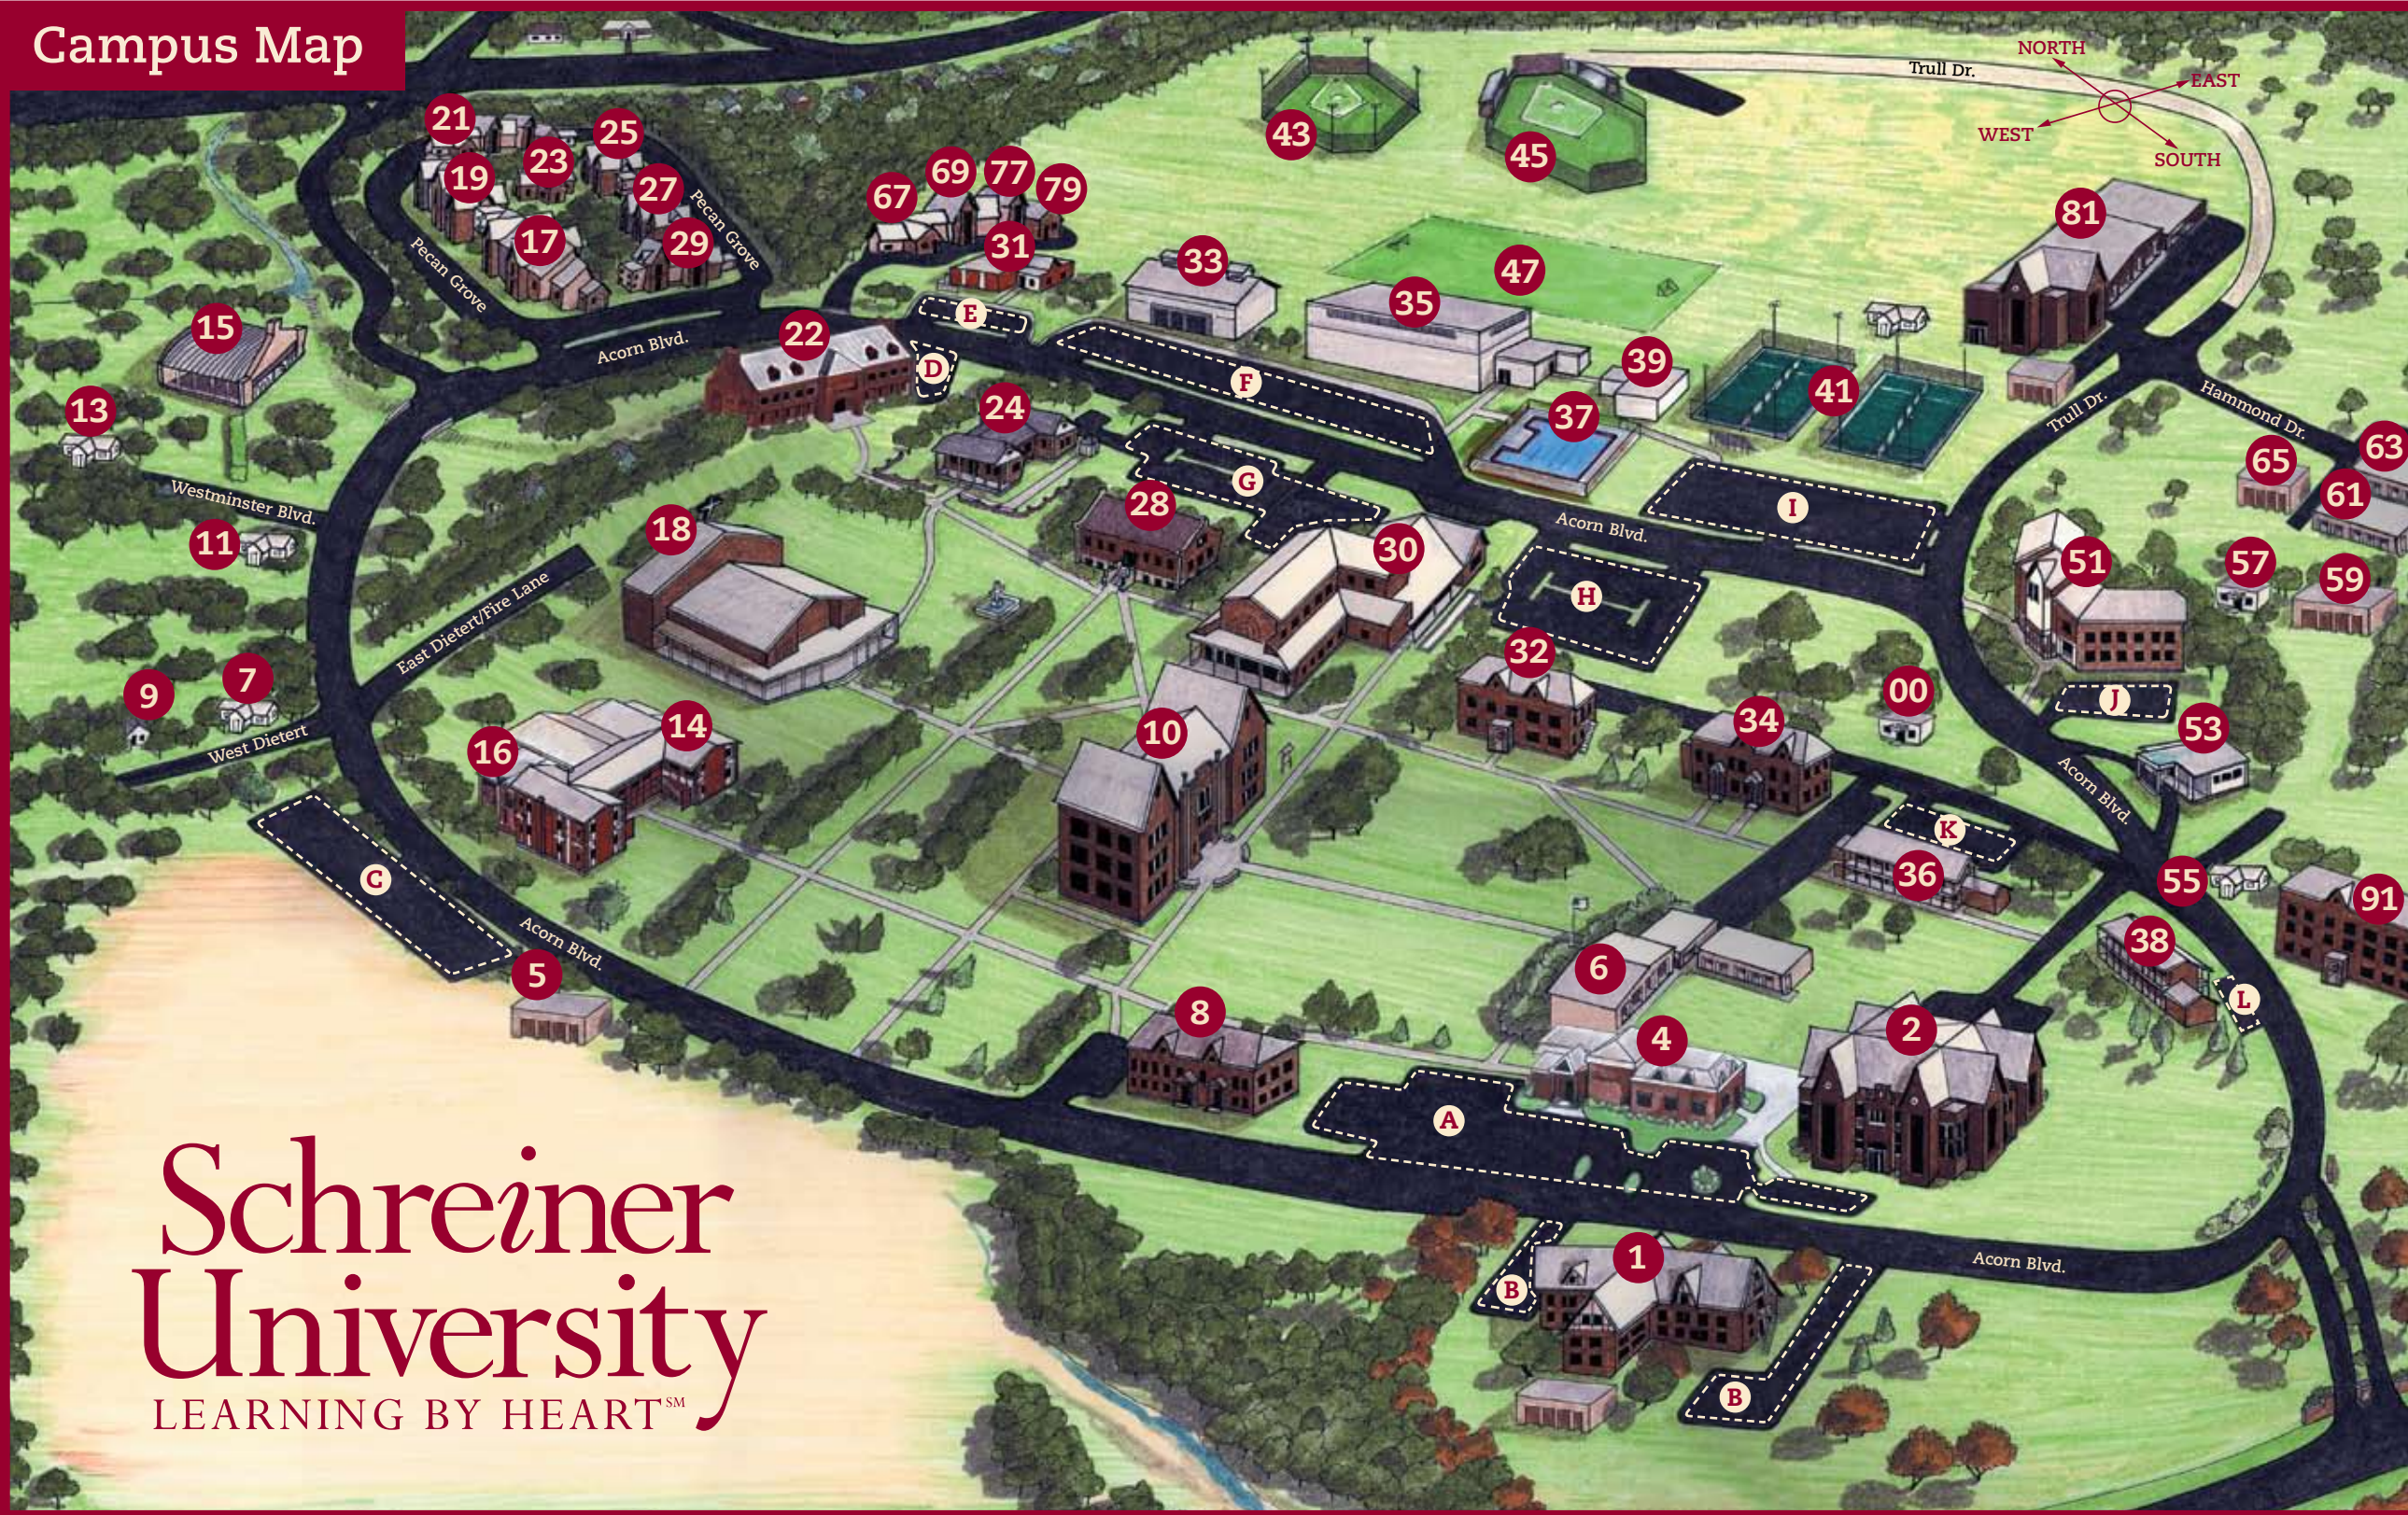

Campus Map

Schreiner University

LEARNING BY HEART^{SM}

SU Quick Facts

Schreiner-At-A-Glance

Year established: 1923

Type of school:
private university

Programs: four-year undergraduate, master of education

Religious affiliation:
Presbyterian Church (U.S.A.)

Campus enrollment:
1,084 (Fall 2009)

Coeducational information:
coeducational since 1932

Location description:
Central Texas resort area; Kerrville population-20,425; Kerr County population-43,653. One hour northwest of San Antonio; 90 minutes west of Austin.

Semester/term begin dates:
late August

Student/faculty ratio: 13:1
(Fall 2009)

Parking Lot Legend

A South Lot	G North Lot B
B Delaney Lot	H Central Lot
C West Lot	I Trull Tennis Court Lot
D North Lot A	J Trull Lot
E Hanszen Lot	K L.A. Lot
F Edington Center Lot	L Flato Lot

Building Legend

00 Washateria	7 Campus Housing	17 Pecan Grove Building 1	28 Tom Murray Building	38 Flato Residence Hall	59 Parking Garage
1 Delaney Residence Hall	8 Hoon Hall	18 Dietert Auditorium	29 Pecan Grove Building 6	39 Weight Room Building	61 Maintenance Building 2
2 Floyd & Kathleen Cailloux Campus Activity Center	9 Campus Housing	19 Pecan Grove Building 2	30 Logan Library/Tech Office	41 Tennis Courts	63 Maintenance Building 1
4 Elaine B. Griffin Welcome Center	10 Weir Academic Building	21 Pecan Grove Building 3	31 Hanszen Fine Arts	43 Softball Field	65 Campus Storage Building
5 Chiller Plant	11 Faculty Club House	22 Kathleen C. Cailloux Hall	32 Dickey Hall	45 Baseball Field	67 The Oaks Building 1
6 Gus Schreiner Complex Dining Hall/Security	13 Texas Heritage Music Foundation	23 Pecan Grove Community Center	33 Rex Kelly Pavilion	47 Soccer Field	69 The Oaks Building 2
	14 Moody Science Building	24 Alumni House	34 A. C. Schreiner Hall	51 Trull Residence Hall	77 The Oaks Building 3
	15 Robbins Lewis Pavilion	25 Pecan Grove Building 4	35 Edington Center/Gymnasium	53 Guy Griggs	79 The Oaks Building 4
	16 Trull Science Building	27 Pecan Grove Building 5	36 L. A. Schreiner Residence Hall	55 Campus Ministry Center	81 Mountaineer Fitness Center
			37 Swimming Pool	57 Red Barn	91 Faulkner Hall