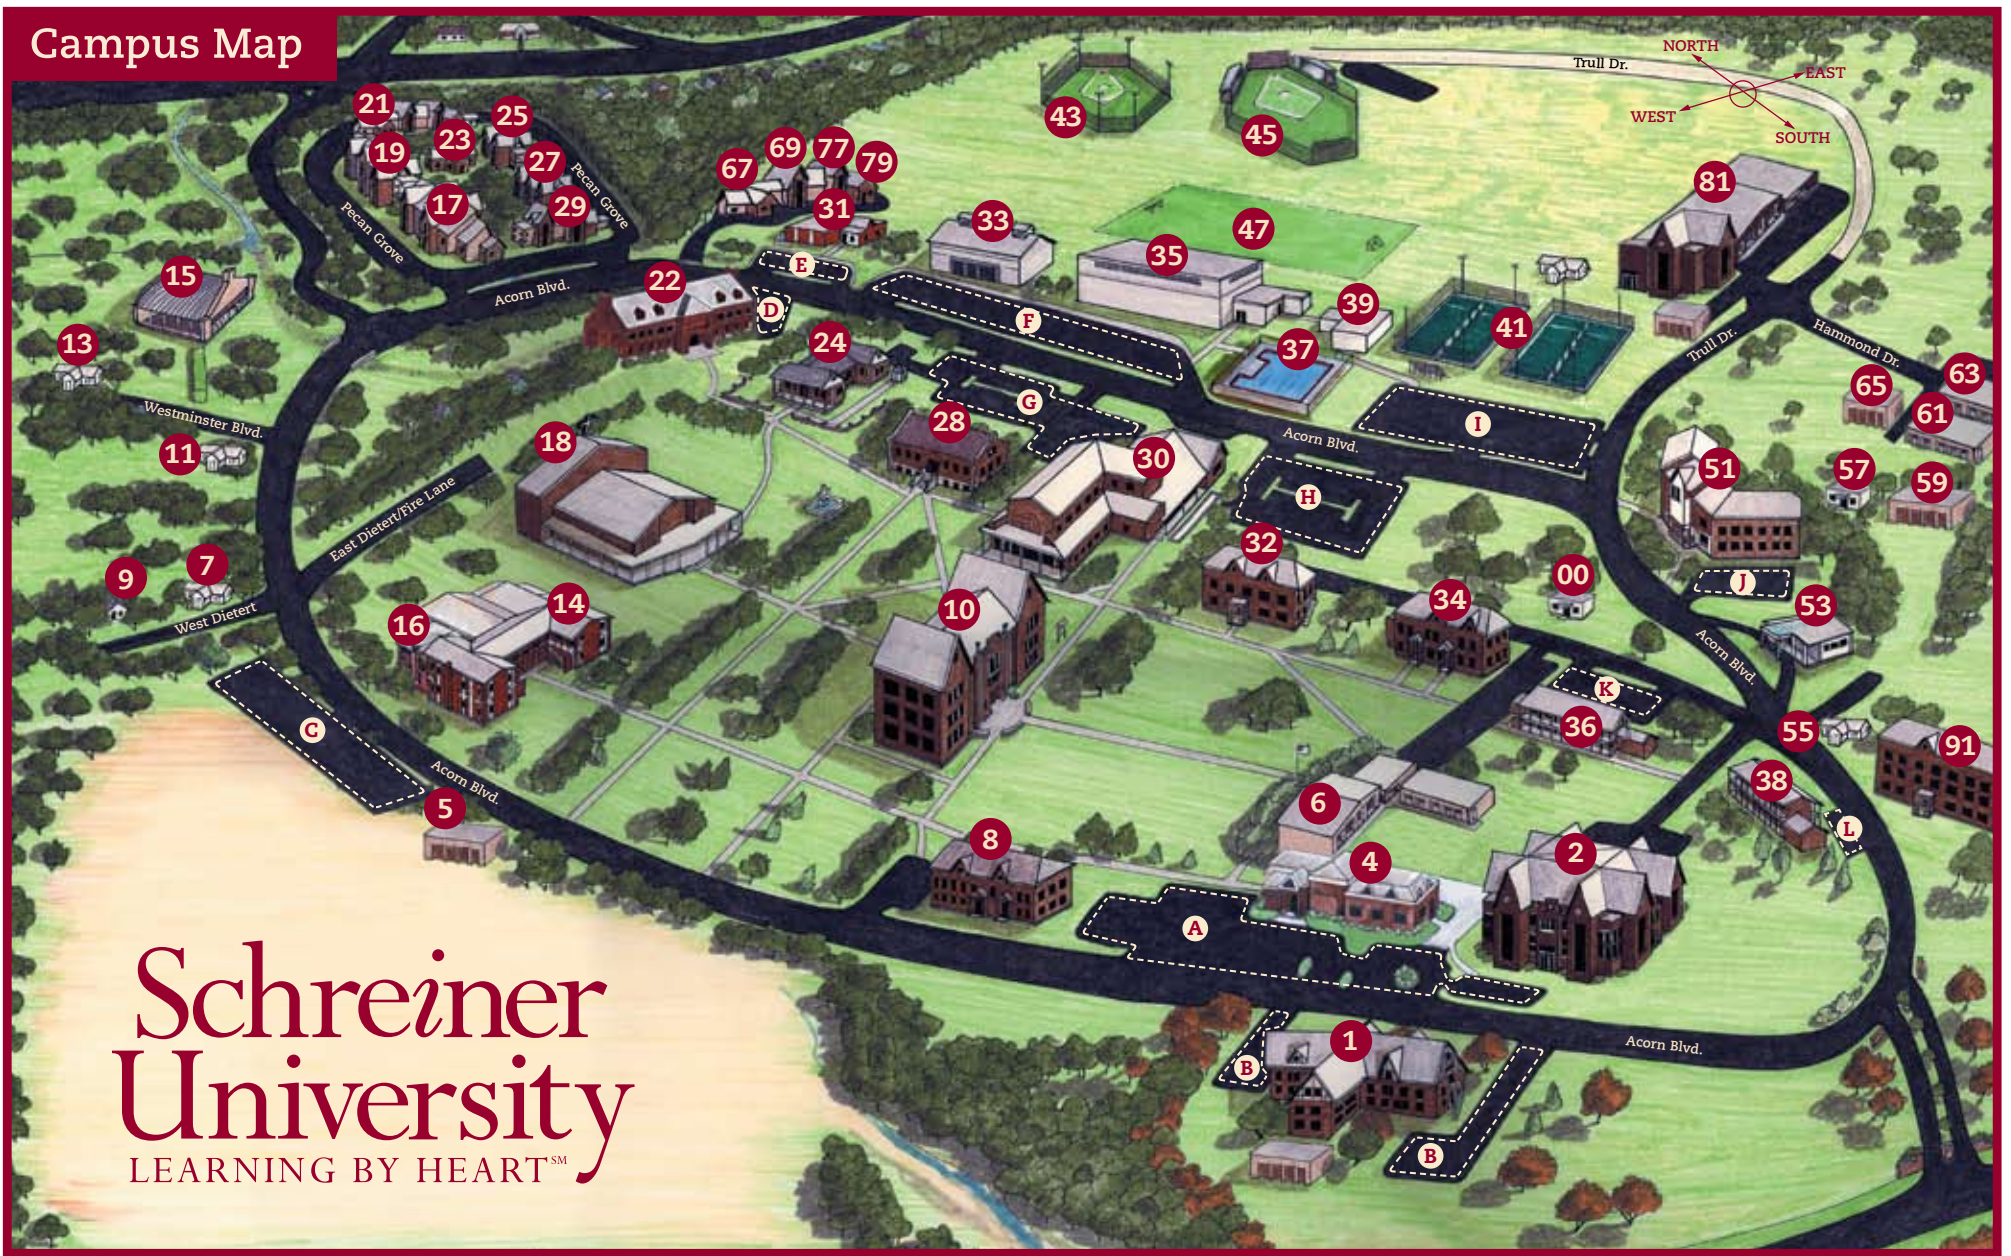

# Campus Map

## Building Legend

- 00 Washateria
- 1 Delaney Residence Hall
- 2 Floyd & Kathleen Cailloux Campus Activity Center
- 4 Elaine B. Griffin Welcome Center
- 5 Chiller Plant
- 6 Gus Schreiner Complex Dining Hall/Security
- 7 Campus Housing
- 8 Hoon Hall
- 9 Campus Housing
- 10 Weir Academic Building
- 11 Faculty Club House
- 13 Texas Heritage Music Foundation
- 14 Moody Science Building
- 15 Robbins Lewis Pavilion
- 16 Trull Science Building
- 17 Pecan Grove Building 1
- 18 Dietert Auditorium
- 19 Pecan Grove Building 2
- 21 Pecan Grove Building 3

- 57 Red Barn
- 59 Parking Garage
- 61 Maintenance Building 2
- 63 Maintenance Building 1
- 65 Campus Storage Building
- 67 The Oaks Building 1
- 69 The Oaks Building 2
- 77 The Oaks Building 3
- 79 The Oaks Building 4
- 81 Mountaineer Fitness Center
- 91 Faulkner Hall

## Parking Lot Legend

- A South Lot
- B Delaney Lot
- C West Lot
- D North Lot A
- E Hanszen Lot
- F Edington Center Lot
- G North Lot B
- H Central Lot
- I Trull Tennis Court Lot
- J Trull Lot
- K L.A. Lot
- L Flato Lot