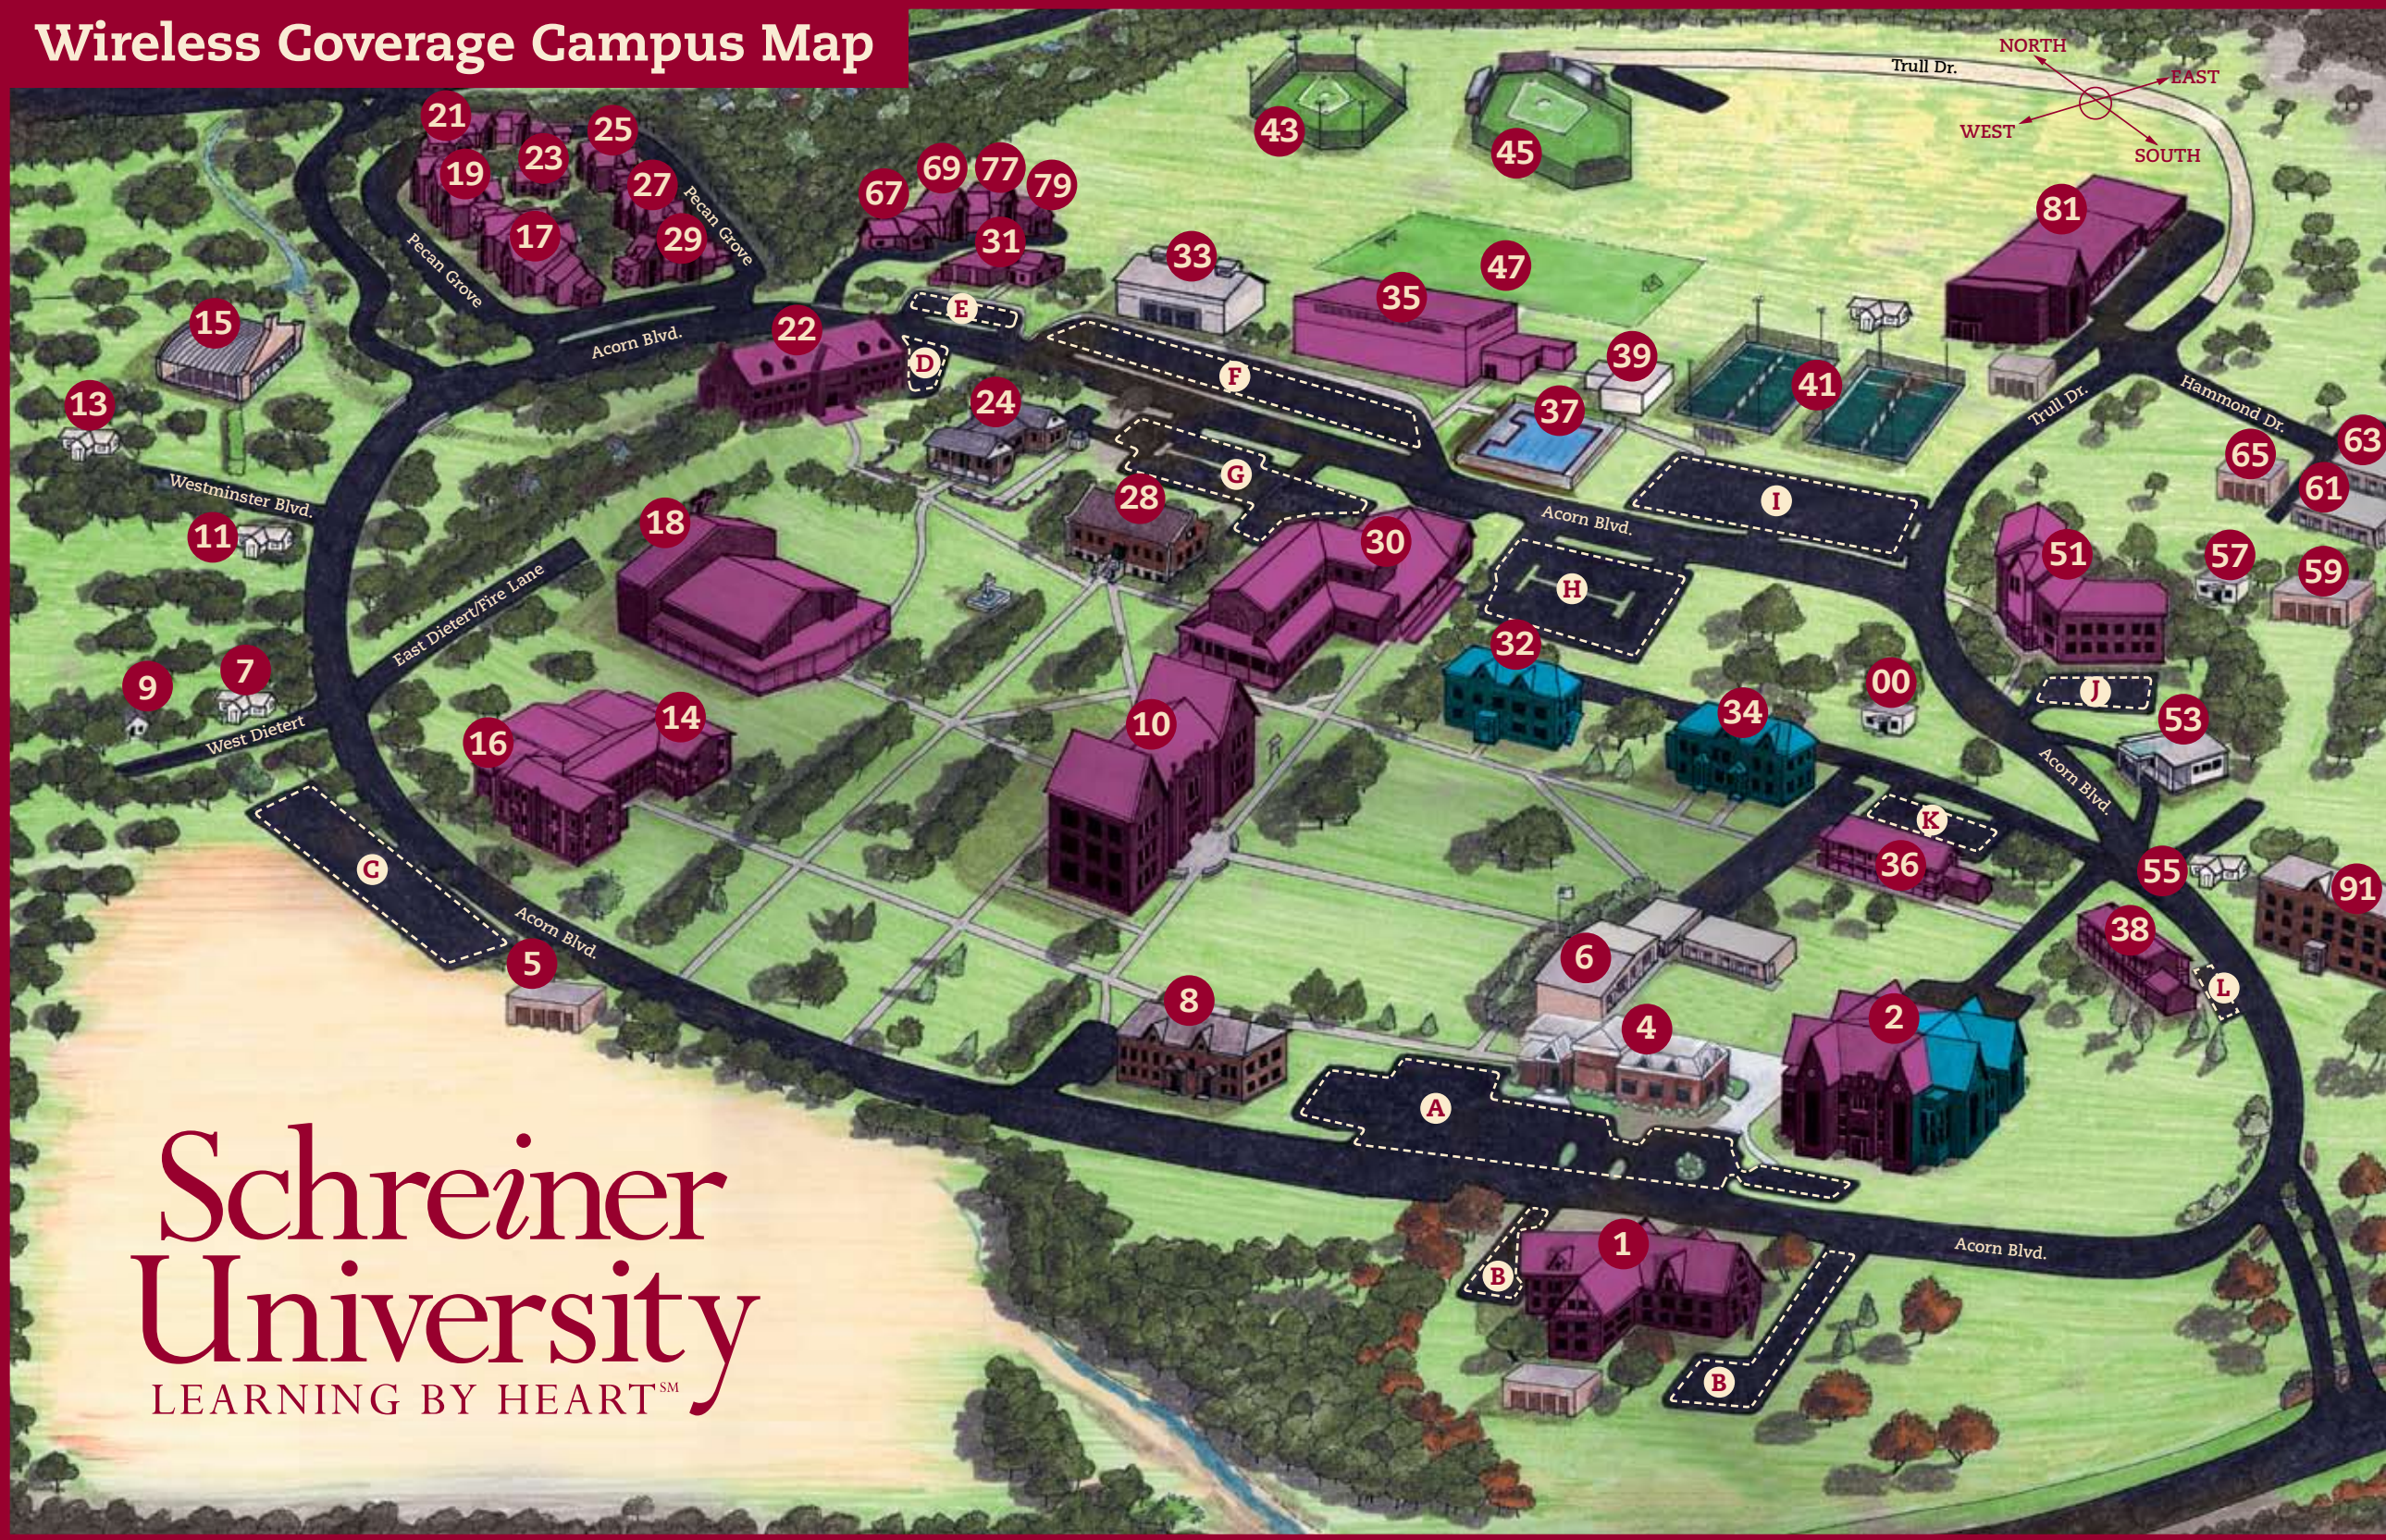

Wireless Coverage Campus Map

Schreiner University
LEARNING BY HEARTSM

Building Legend

- 00 Washateria
- 1 Delaney Residence Hall
- 2 Floyd & Kathleen Cailloux Campus Activity Center
- 4 Elaine B. Griffin Welcome Center
- 5 Chiller Plant
- 6 Gus Schreiner Complex Dining Hall/Security
- 7 Campus Housing
- 8 Hoon Hall
- 9 Campus Housing
- 10 Weir Academic Building
- 11 Faculty Club House
- 13 Texas Heritage Music Foundation
- 14 Moody Science Building
- 15 Robbins Lewis Pavilion
- 16 Trull Science Building
- 17 Pecan Grove Building 1
- 18 Dietert Auditorium
- 19 Pecan Grove Building 2
- 21 Pecan Grove Building 3
- 22 Kathleen C. Cailloux Hall
- 23 Pecan Grove Community Center
- 24 Alumni House
- 25 Pecan Grove Building 4
- 27 Pecan Grove Building 5
- 28 Tom Murray Building
- 29 Pecan Grove Building 6
- 30 Logan Library/Tech Office
- 31 Hanszen Fine Arts
- 32 Dickey Hall
- 33 Rex Kelly Pavilion
- 34 A. C. Schreiner Hall
- 35 Edington Center/Gymnasium
- 36 L. A. Schreiner Residence Hall
- 37 Swimming Pool
- 38 Flato Residence Hall
- 39 Weight Room Building
- 41 Tennis Courts
- 43 Softball Field
- 45 Baseball Field
- 47 Soccer Field
- 51 Trull Residence Hall
- 53 Guy Griggs
- 55 Campus Ministry House
- 57 Red Barn
- 59 Parking Garage
- 61 Maintenance Bldg. 2
- 63 Maintenance Bldg. 1
- 65 Campus Storage Bldg.
- 67 The Oaks Building 1
- 69 The Oaks Building 2
- 77 The Oaks Building 3
- 79 The Oaks Building 4
- 81 Mountaineer Fitness Center
- 91 Faulkner Hall

Wireless Coverage Parking Lot Legend

 Coverage area	A South Lot	E Hanszen Lot	I Trull Tennis Court Lot
 Marginal area	B Delaney Lot	F Edington Center Lot	J Trull Lot
	C West Lot	G North Lot B	K L.A. Lot
	D North Lot A	H Central Lot	L Flato Lot